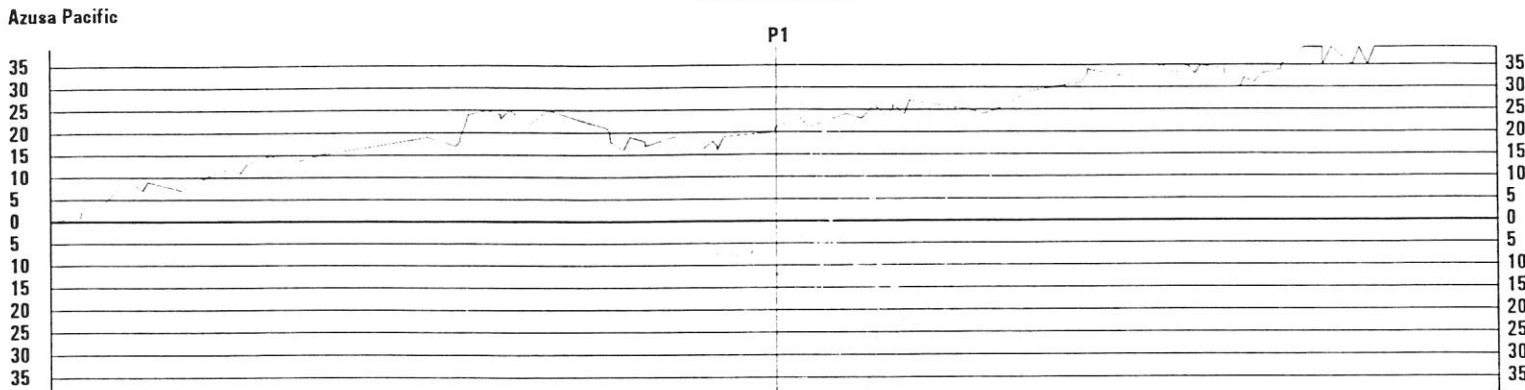

Num	Name	POS
44*	Jason Boswell	G
55*	T.J. Walker	G
42*	Nate Getz	C
54*	Micah Sullivan	F
33*	Brad Alley	F
30	Corey Smith	G
45	Justin Leslie	C
3	Andy Newman	G
34	Jeremy DeVries	F
11	Jon Dean	G
22	Ty Clark	F
52	Matt Reed	C
25	Ryan Smith	G
20	Brian Gianello	F
40	Bryan Lucas	C

Num	Name	POS
11*	Steve Carter	G
15*	Courtney Rice	G
50*	Axel Margaritha	C
44*	Ken Wright	F
54*	Steve James	F
40	Ryan James	F
35	Lance Brooks	G
33	Matt Strickler	G
20	Josh Whelihan	G
45	Jesse Craig	G
10	Andrew Lindeman	G
25	Daniel Buckley	G
55	Chad Scott	G

SCORING TIMELINE

Azusa Pacific

P1

Pacific Christian

	##	Name	Action	Score	Clock	Score	##	Name	Action
	33	B Alley	FT Made	1	1 19:09	0			
	33	B Alley	FT Made	2	1 19:09	0			
	55	T Walker	Layup(R) Made	4	1 18:33	0			
(B Alley Assist)	54	M Sullivan	3Pt Made	7	1 18:08	0			
(T Walker Assist)	33	B Alley	Layup(R) Made	9	1 17:46	0			
	9			9	1 17:27	2	11	S Carter	FG Made
(J Boswell Assist)	42	N Getz	Layup(L) Made	11	1 17:19	2			
	11			11	1 16:25	4	50	A Margaritha	FG Made (C Rice Assist)
(M Sullivan Assist)	33	B Alley	FG Made	13	1 16:03	4			
(J Boswell Assist)	54	M Sullivan	3Pt Made	16	1 15:06	4			
	16			16	1 14:48	5	54	S James	FT Made
	55	T Walker	FG Made	18	1 14:37	5			
(C Smith Assist)	3	A Newman	FG Made	20	1 13:58	5			
	20			20	1 13:26	7	40	R James	Layup(L) Made (S James Assist)
	30	C Smith	Layup(L) Made	22	1 12:41	7			
	45	J Leslie	Layup(L) Made	24	1 11:07	7			
(A Newman Assist)	45	J Leslie	Layup(L) Made	26	1 9:37	7			
	26			26	1 8:50	9	50	A Margaritha	Layup(R) Made (L Brooks Assist)
	34	J DeVries	FT Made	27	1 8:43	9			
	34	J DeVries	FT Made	28	1 8:43	9			
	42	N Getz	Layup(R) Made	30	1 8:37	9			
(N Getz Assist)	34	J DeVries	3Pt Made	33	1 8:29	9			
	44	J Boswell	FT Made	34	1 7:57	9			
	34			34	1 7:35	10	11	S Carter	FT Made
	34			34	1 7:35	11	11	S Carter	FT Made
	55	T Walker	FG Made	36	1 7:20	11			
	36			36	1 7:11	12	44	K Wright	FT Made
	36			36	1 6:44	14	15	C Rice	Layup(R) Made
(A Newman Assist)	33	B Alley	3Pt Made	39	1 6:16	14			
	39			39	1 5:29	16	54	S James	FG Made
	39			39	1 4:39	18	54	S James	Layup(R) Made (C Rice Assist)
	39			39	1 4:33	19	15	C Rice	FT Made
	39			39	1 4:32	21	50	A Margaritha	FG Made
(A Newman Assist)	45	J Leslie	3Pt Made	42	1 4:11	23	50	A Margaritha	FG Made (C Rice Assist)
	42			42	1 3:59	23			
	42			42	1 3:35	24	11	S Carter	FT Made
	42			42	1 3:35	25	11	S Carter	FT Made
(B Alley Assist)	3	A Newman	Layup(R) Made	44	1 2:48	25			
	44			44	1 2:33	26	15	C Rice	FT Made
	44			44	1 2:03	28	50	A Margaritha	FG Made (K Wright Assist)
	54	M Sullivan	FG Made	46	1 1:45	28			
	46			46	1 1:38	29	11	S Carter	FT Made
	46			46	1 1:38	30	11	S Carter	FT Made
(J DeVries Assist)	11	J Dean	3Pt Made	49	1 1:25	30